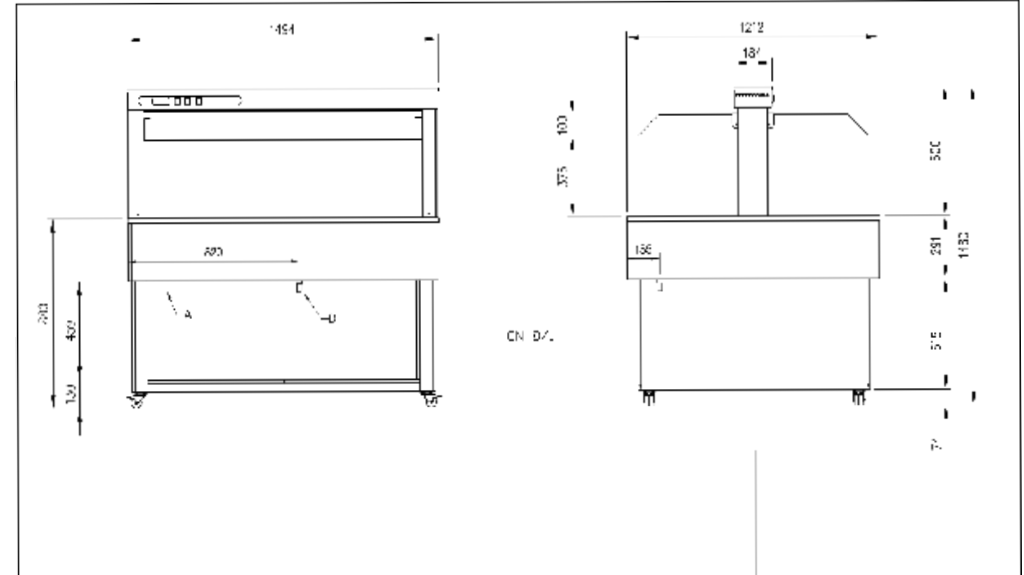

FOOD ISLAND HOT
THE TRADITION SQUARE RED 8 PAN